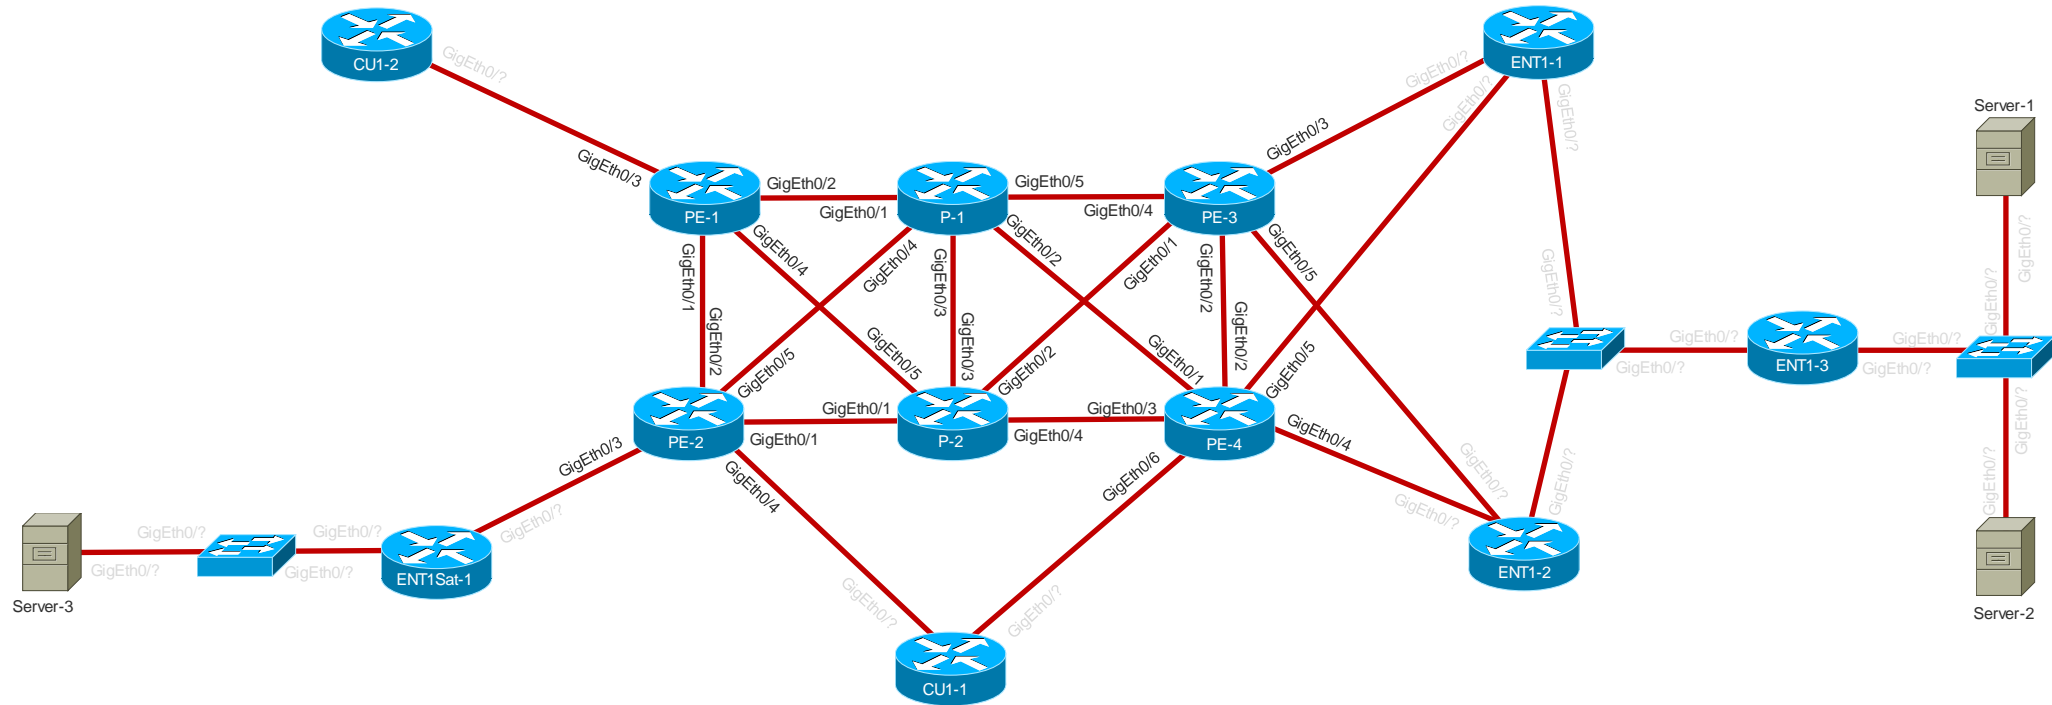

Network Topology

Network Topology

Router name	Subtype	Interfaces	Description	CDP	OnePk	Addressing		ASN	OSPF Area	iBGP			MPLS			Server	
						IPv4	IPv6			iBGP Role	RR Cluster	HRR Cluster	VRF Name	MPLS TE	MPLS OAM	User Name	Key
P-1	IOSv-15.4	Loopback	Loopback	FALSE	FALSE	192.168.1.19/32	::a2:2:0:1/128	65000	0	Peer	-	-	-	FALSE	TRUE	-	-
		GigEth0/0	OOB														
		GigEth0/1	PE-1			10.1.0.6/30	::b:3:1:0:19/126										
		GigEth0/2	PE-4			10.2.128.2/30	::b:2:1:0:25/126										
		GigEth0/3	P-2			10.2.0.17/30	::b:2:1:0:15/126										
		GigEth0/4	PE-2			10.1.128.6/30	::b:3:1:0:11/126										
		GigEth0/5	PE-3			10.2.0.29/30	::b:2:1:0:21/126										
P-2	IOSv-15.4	Loopback	Loopback	FALSE	FALSE	192.168.1.18/32	::a2:0:0:2/128	65000	0	Peer	-	-	-	FALSE	TRUE	-	-
		GigEth0/0	OOB														
		GigEth0/1	PE-2			10.2.0.14/30	::b:2:1:0:11/126										
		GigEth0/2	PE-3			10.2.0.21/30	::b:2:1:0:19/126										
		GigEth0/3	P-1			10.2.0.18/30	::b:2:1:0:16/126										
		GigEth0/4	PE-4			10.2.0.25/30	::b:2:1:0:1d/126										
		GigEth0/5	PE-1			10.1.0.1/30	::b:3:1:0:15/126										
PE-1	IOSv-15.4	Loopback	Loopback	FALSE	FALSE	192.168.1.26/32	::a:3:0:0:1/128	65001	1	Peer	-	-	-	FALSE	TRUE	-	-
		GigEth0/0	OOB														
		GigEth0/1	PE-2			10.1.128.2/30	::b:3:1:0:d/126										
		GigEth0/2	P-1			10.1.0.5/30	::b:3:1:0:1a/126										
		GigEth0/3	CU1-2			10.7.0.2 (.0.0)	::b:7:1:0:6/126										
		GigEth0/4	P-2			10.1.0.2/30	::b:3:1:0:16/126										
		GigEth0/5	ENT1Sat-1			10.1.0.14/30	::b:3:1:0:a/126										
PE-2	IOSv-15.4	Loopback	Loopback	FALSE	FALSE	192.168.1.25/32	::a3:0:0:2/128	65001	1	Peer	-	-	-	FALSE	TRUE	-	-
		GigEth0/0	OOB														
		GigEth0/1	P-2			10.2.0.13/30	::b:2:1:0:12/126										
		GigEth0/2	PE-1			10.1.128.1/30	::b:3:1:0:e/126										
		GigEth0/3	ENT1Sat-1			10.1.0.9/30	::b:3:1:0:6/126										
		GigEth0/4	CU1-1			10.6.0.2 (.0.0)	::b:6:1:0:6/126										
		GigEth0/5	P-1			10.1.128.5/30	::b:3:1:0:12/126										
PE-3	IOSv-15.4	Loopback	Loopback	FALSE	FALSE	192.168.1.20/32	::a:2:0:0:3/128	65000	2	Peer	-	-	-	FALSE	TRUE	-	-
		GigEth0/0	OOB														
		GigEth0/1	P-2			10.2.0.22/30	::b:2:1:0:1a/126										
		GigEth0/2	PE-4			10.2.128.5/30	::b:2:1:0:29/126										