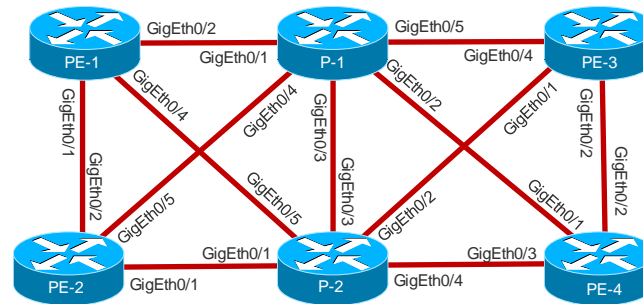

Network Topology

Network Topology

Router name	Subtype	Interfaces	Description	CDP	OnePk	Addressing		ASN	OSPF Area	iBGP			MPLS			Server	
						IPv4	IPv6			iBGP Role	RR Cluster	HRR Cluster	VRF Name	MPLS TE	MPLS OAM	User Name	Key
P-1	IOSv-15.4	Loopback	Loopback	FALSE	FALSE	192.168.1.19/32	::a2:2:0:1/128	65000	0	Peer	-	-	-	FALSE	TRUE	-	-
		GigEth0/0	OOB														
		GigEth0/1	PE-1			10.1.0.6/30	::b:3:1:0:19/126										
		GigEth0/2	PE-4			10.2.128.2/30	::b:2:1:0:25/126										
		GigEth0/3	P-2			10.2.0.17/30	::b:2:1:0:15/126										
		GigEth0/4	PE-2			10.1.128.6/30	::b:3:1:0:11/126										
		GigEth0/5	PE-3			10.2.0.29/30	::b:2:1:0:21/126										
P-2	IOSv-15.4	Loopback	Loopback	FALSE	FALSE	192.168.1.18/32	::a2:0:0:2/128	65000	0	Peer	-	-	-	FALSE	TRUE	-	-
		GigEth0/0	OOB														
		GigEth0/1	PE-2			10.2.0.14/30	::b:2:1:0:11/126										
		GigEth0/2	PE-3			10.2.0.21/30	::b:2:1:0:19/126										
		GigEth0/3	P-1			10.2.0.18/30	::b:2:1:0:16/126										
		GigEth0/4	PE-4			10.2.0.25/30	::b:2:1:0:1d/126										
		GigEth0/5	PE-1			10.1.0.1/30	::b:3:1:0:15/126										
PE-1	IOSv-15.4	Loopback	Loopback	FALSE	FALSE	192.168.1.26/32	::a:3:0:0:1/128	65001	1	Peer	-	-	-	FALSE	TRUE	-	-
		GigEth0/0	OOB														
		GigEth0/1	PE-2			10.1.128.2/30	::b:3:1:0:d/126										
		GigEth0/2	P-1			10.1.0.5/30	::b:3:1:0:1a/126										
		GigEth0/3	CU1-2			10.7.0.2 (.0.0)	::b:7:1:0:6/126										
		GigEth0/4	P-2			10.1.0.2/30	::b:3:1:0:16/126										
		GigEth0/5	ENT1Sat-1			10.1.0.14/30	::b:3:1:0:a/126										
PE-2	IOSv-15.4	Loopback	Loopback	FALSE	FALSE	192.168.1.25/32	::a3:0:0:2/128	65001	1	Peer	-	-	-	FALSE	TRUE	-	-
		GigEth0/0	OOB														
		GigEth0/1	P-2			10.2.0.13/30	::b:2:1:0:12/126										
		GigEth0/2	PE-1			10.1.128.1/30	::b:3:1:0:e/126										
		GigEth0/3	ENT1Sat-1			10.1.0.9/30	::b:3:1:0:6/126										
		GigEth0/4	CU1-1			10.6.0.2 (.0.0)	::b:6:1:0:6/126										
		GigEth0/5	P-1			10.1.128.5/30	::b:3:1:0:12/126										
PE-3	IOSv-15.4	Loopback	Loopback	FALSE	FALSE	192.168.1.20/32	::a:2:0:0:3/128	65000	2	Peer	-	-	-	FALSE	TRUE	-	-
		GigEth0/0	OOB														
		GigEth0/1	P-2			10.2.0.22/30	::b:2:1:0:1a/126										
		GigEth0/2	PE-4			10.2.128.5/30	::b:2:1:0:29/126										