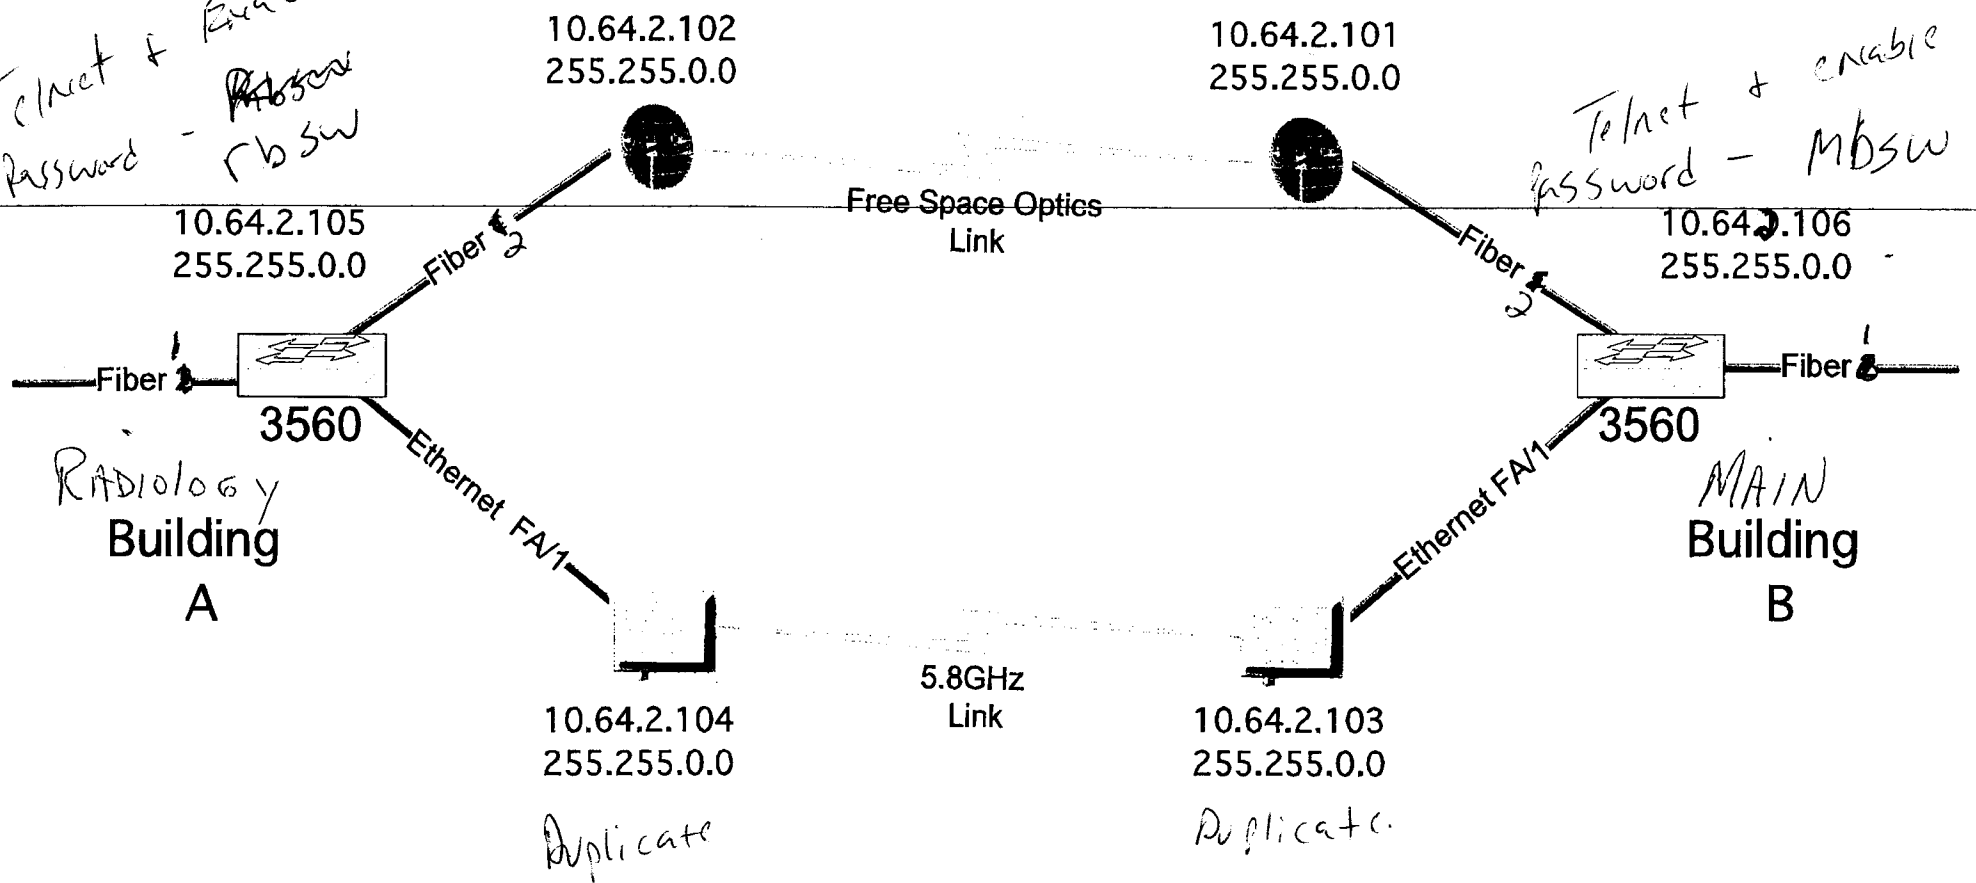

VPN, Soch, Com

usr - speedwire

Pwd - speedwire

002

Telnet & Enable
Password - ~~123456~~
rbsw

Telnet & enable
password - MBSW

Mi:
609-709-1996

01/22/2007 15:31 FAX