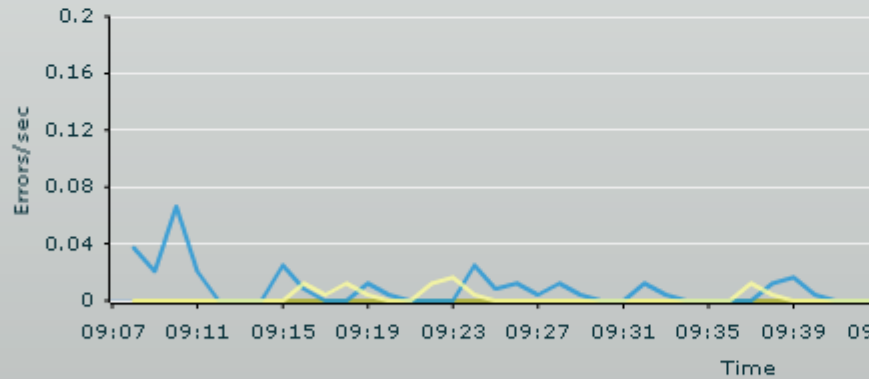

Status Configuration Tools

Information Statistics Gr

- RSSI
- Traffic
- RX/TX errors
- Free memory
- CPU load
- 
- Display current time set on the system

RX/TX Errors

RX Drop Local RX Drop Remote TX Try Local TX Try

Hour Day Week Month Year

Local signal  -44 dBm

Remote si

Status Configuration Tools

Information Statistics Gr

- RSSI
- Traffic
- RX/TX errors
- Free memory
- CPU load
- 
- Display current time set on the system

RX/TX Errors

RX Drop Local RX Drop Remote TX Try Local TX Try

Hour Day Week Month Year

Local signal  -45 dBm

Remote si