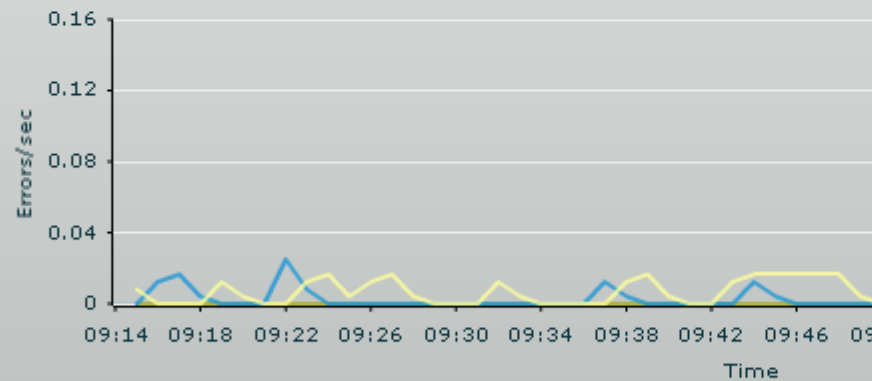

Status Configuration Tools

Information Statistics Gr

- RSSI
- Traffic
- RX/TX errors
- Free memory
- CPU load
- 
- Display current time set on the system

RX/TX Errors

RX Drop Local RX Drop Remote TX Try Local TX Try

Hour Day Week Month Year

Local signal  -44 dBm

Remote si

Status Configuration Tools

Information Statistics Gr

- RSSI
- Traffic
- RX/TX errors
- Free memory
- CPU load
- 
- Display current time set on the system

RX/TX Errors

RX Drop Local RX Drop Remote TX Try Local TX Try

Hour Day Week Month Year

Local signal  -45 dBm

Remote si