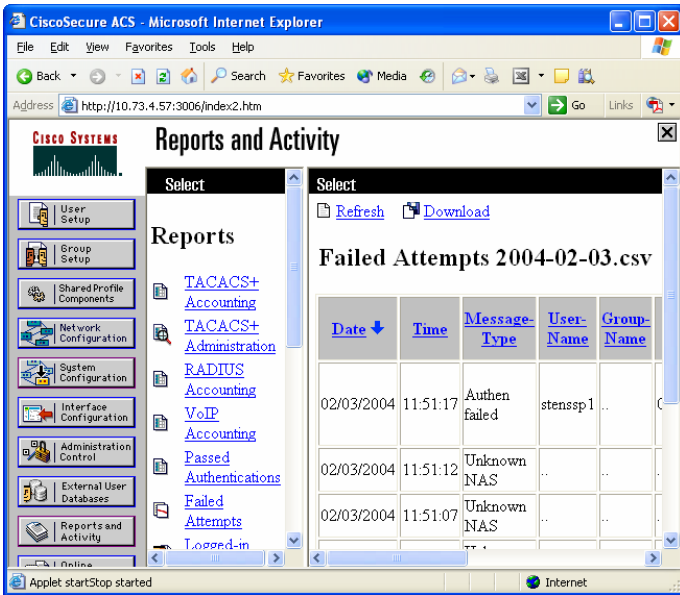

Logging configuration

Passed Authentication Active.csv

Failed Attempts Active.csv

Failed Attempts 2004-02-03.csv