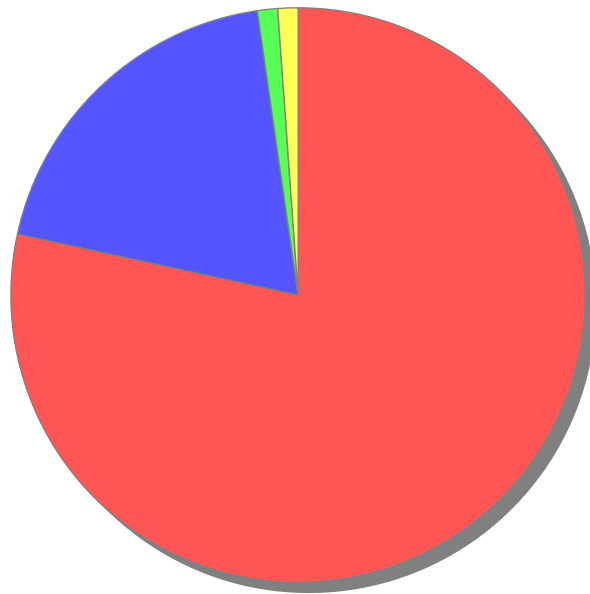

IPS Top 10 Signatures Report

● 3030/0 ● 11200/0 ● 2100/0 ● 3702/0

Report period: From Fri, 16 Jul 2010 09:41:34 EDT to Fri, 16 Jul 2010 10:41:34 EDT

Data Filtering: ((severity = 'high' or severity = 'low' or severity = 'medium' or severity = 'informational'))

No.	Signature ID/Sub-ID	Signature Name	Alerts	Percentage
1	3030/0	TCP SYN Host Sweep	138	78.41%
2	11200/0	Yahoo Messenger Activity	34	19.32%
3	2100/0	ICMP Network Sweep w/Echo	2	1.14%
4	3702/0	Default sa account access	2	1.14%
	Total		176	100%