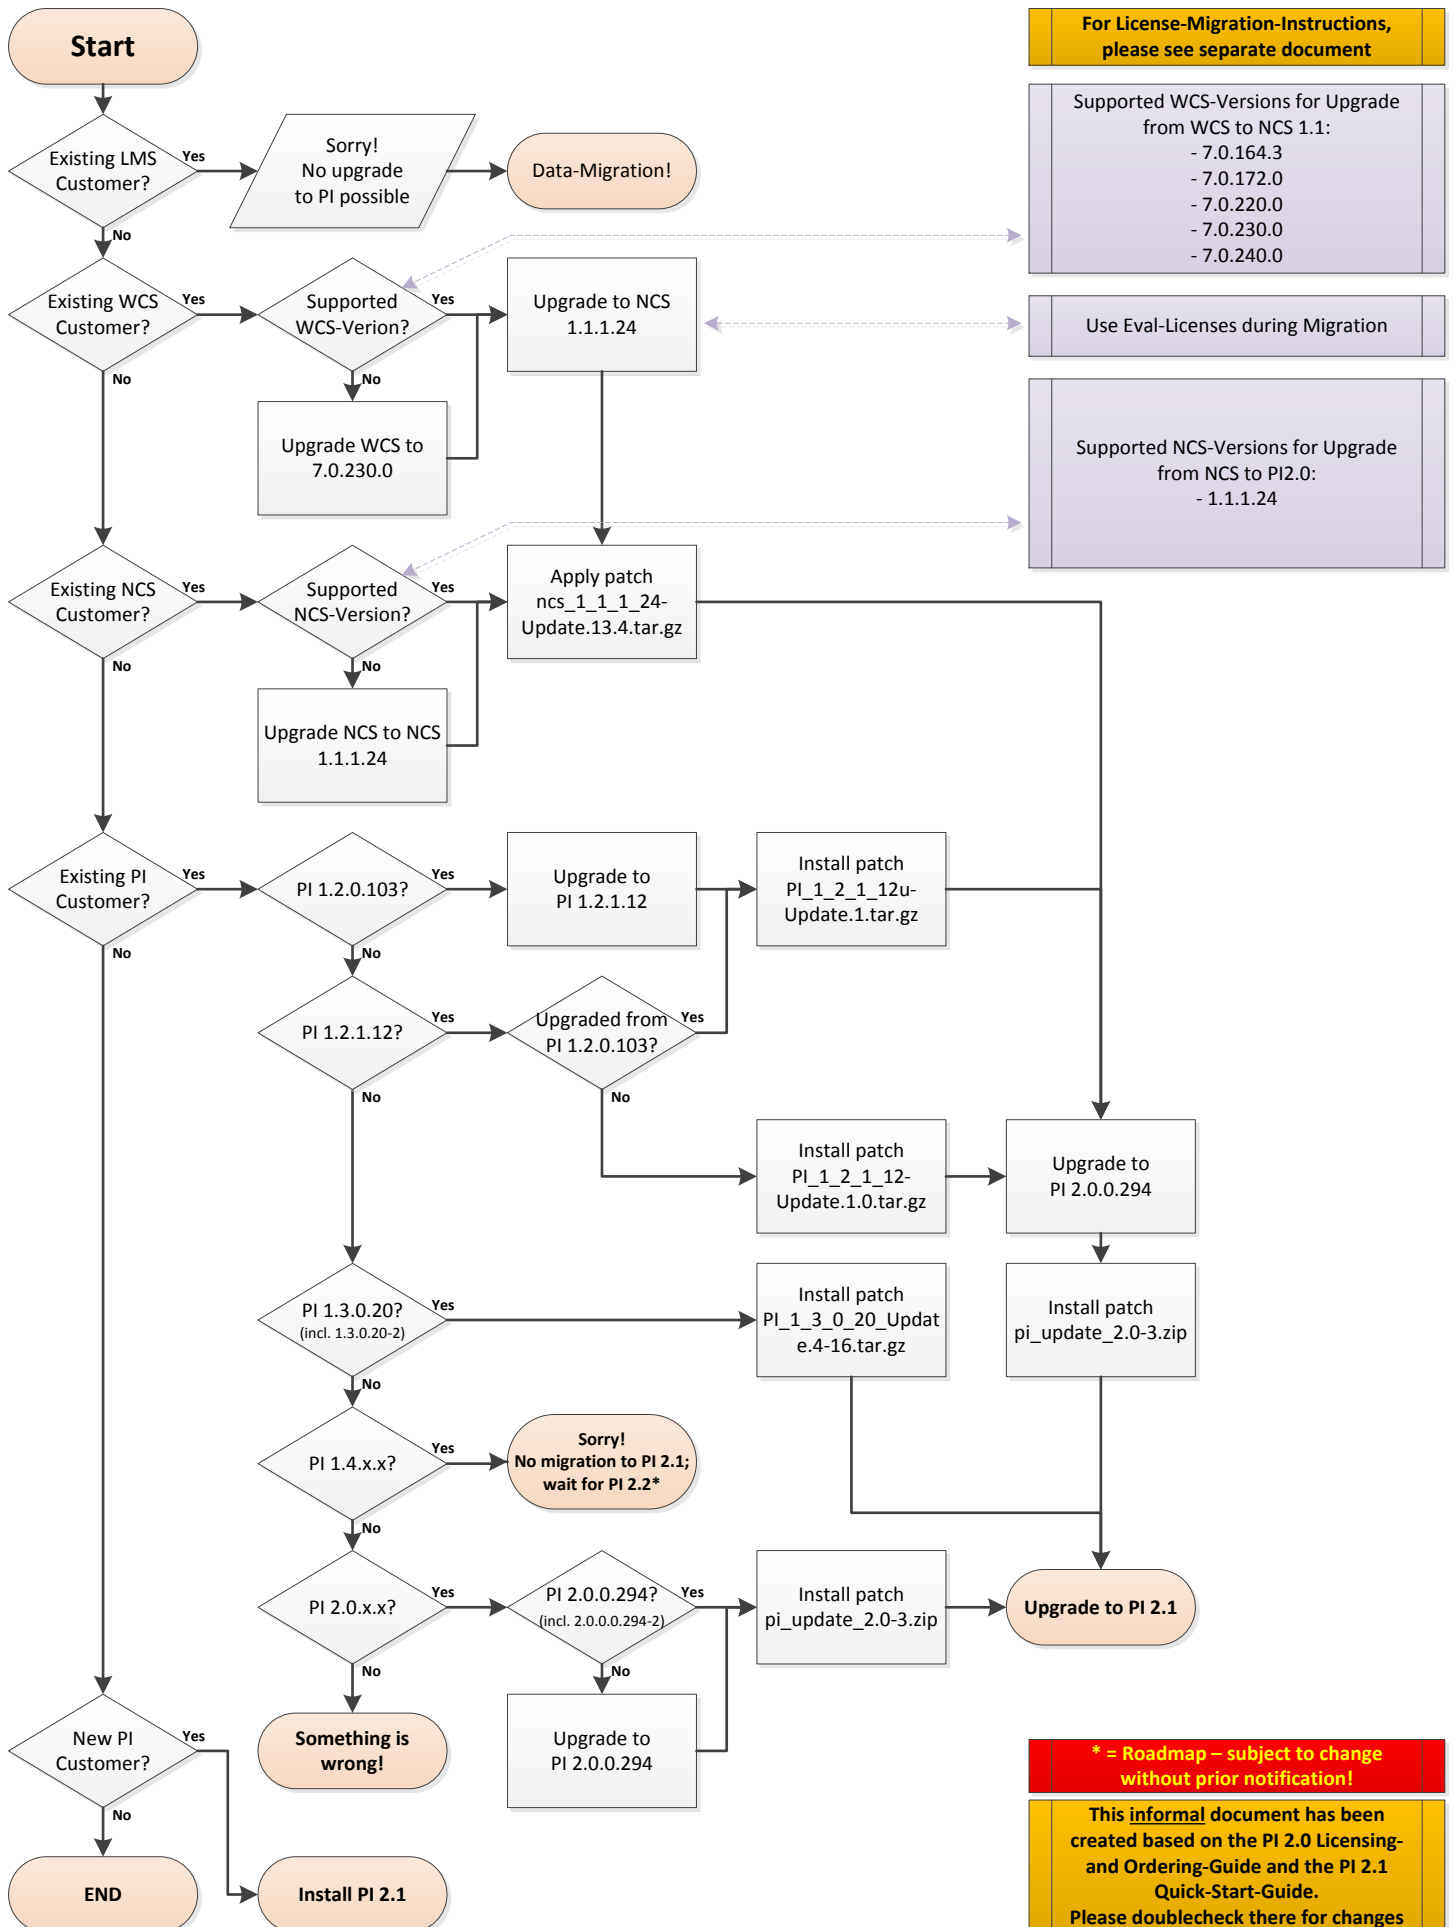

Technical upgrade-path to Prime Infrastructure 2.1

Version 1.0

For License-Migration-Instructions, please see separate document

Supported WCS-Versions for Upgrade from WCS to NCS 1.1:
 - 7.0.164.3
 - 7.0.172.0
 - 7.0.220.0
 - 7.0.230.0
 - 7.0.240.0

Use Eval-Licenses during Migration

Supported NCS-Versions for Upgrade from NCS to PI2.0:
 - 1.1.1.24

*** = Roadmap – subject to change without prior notification!**

This informal document has been created based on the PI 2.0 Licensing- and Ordering-Guide and the PI 2.1 Quick-Start-Guide. Please doublecheck there for changes